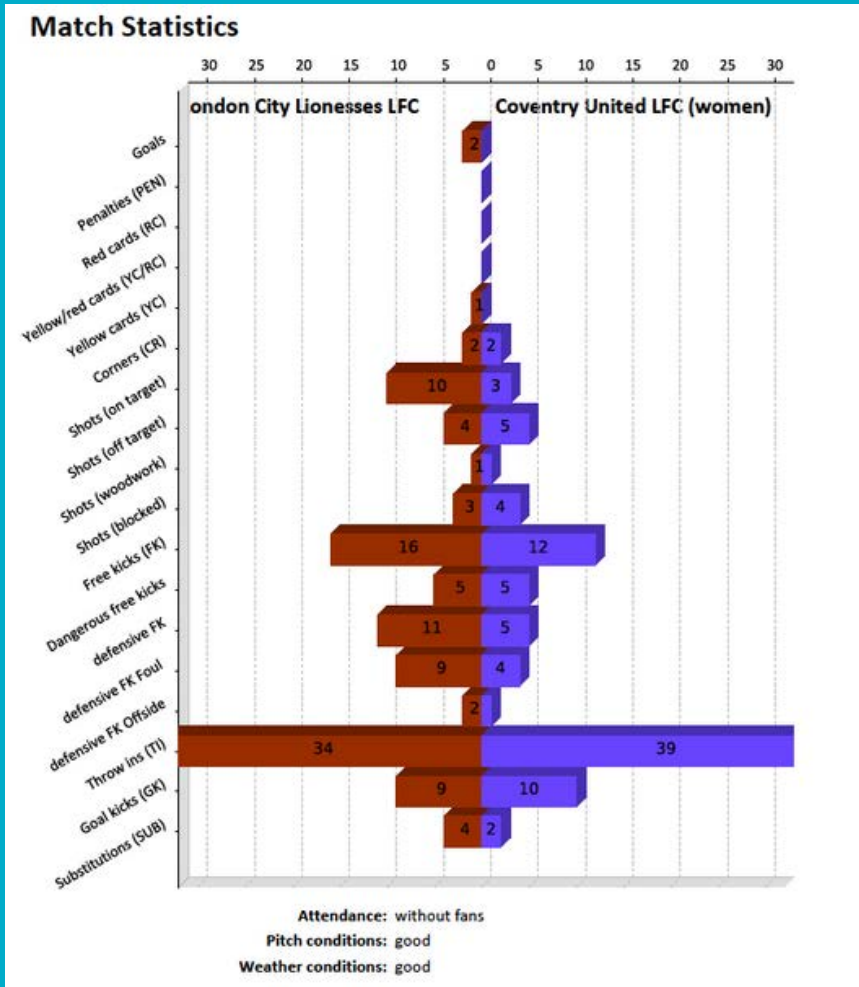

Match Stats & Facts

London City Lionesses v Coventry United

FA Women's Championship

6th December 2020

Thank You To @StatsPerform