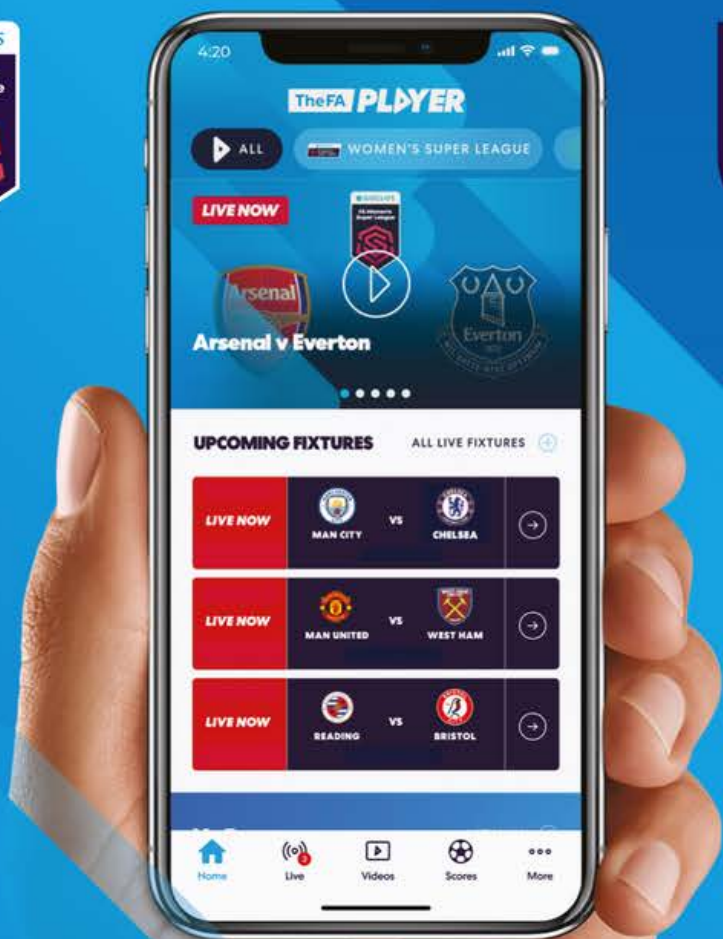

Available Now!

London City Lionesses Home Shirts

Women's & Men's: £40

Junior sizes: £35

Name & No. Personalisation Available

**EVERY GOAL
EVERY CELEBRATION
EVERY MOMENT
EVERY TEAM**

FREE

FOLLOW THE ACTION LIVE ON